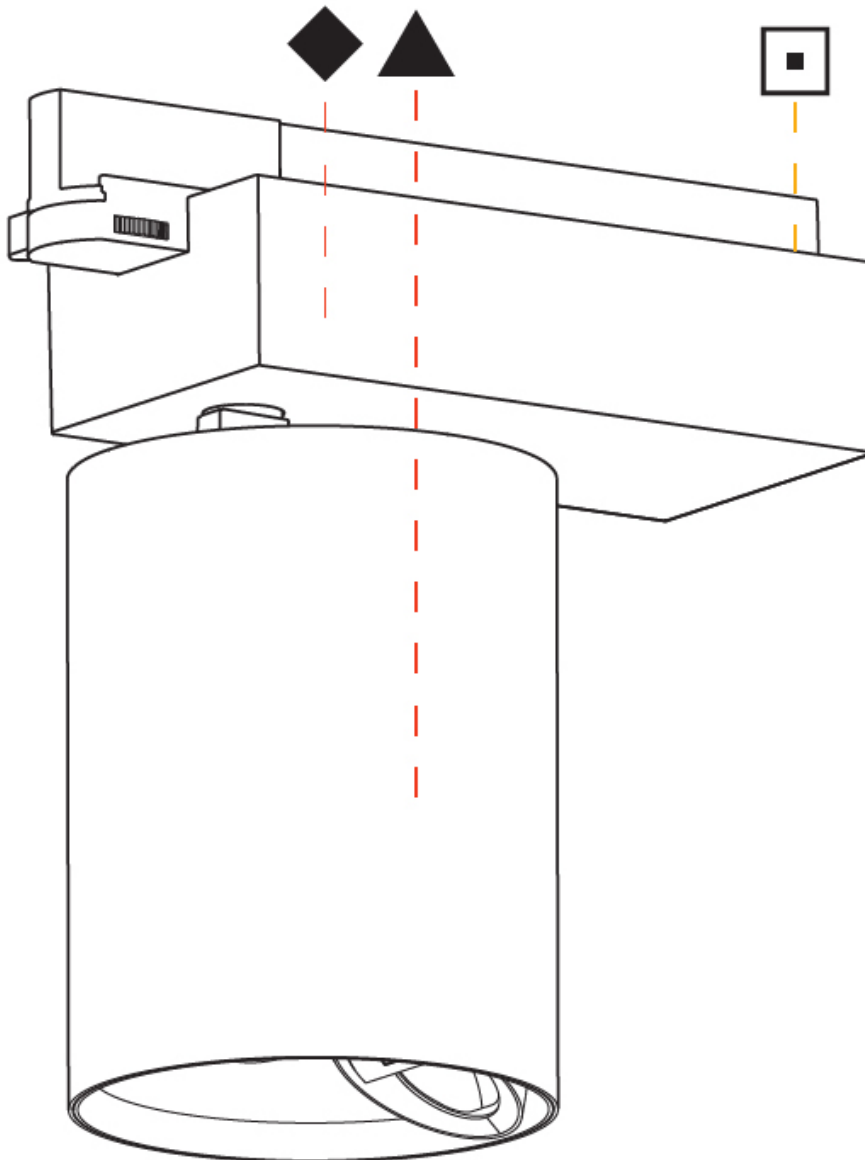

CENTRIQ WALLWASH TRACK

A3T030-

PROJECT _____

TYPE _____

SPECIFIER _____

QUANTITY _____

DATE _____

A