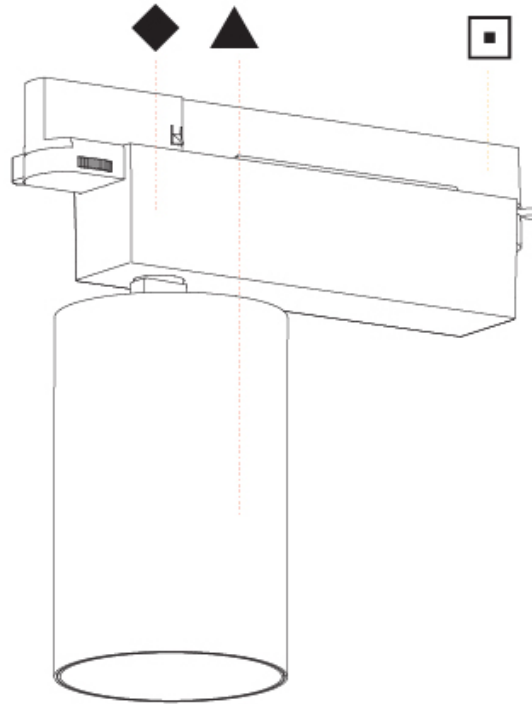

CENTRIQ 95 TRACK

A3T013-

PROJECT _____

TYPE _____

SPECIFIER _____

QUANTITY _____

DATE _____